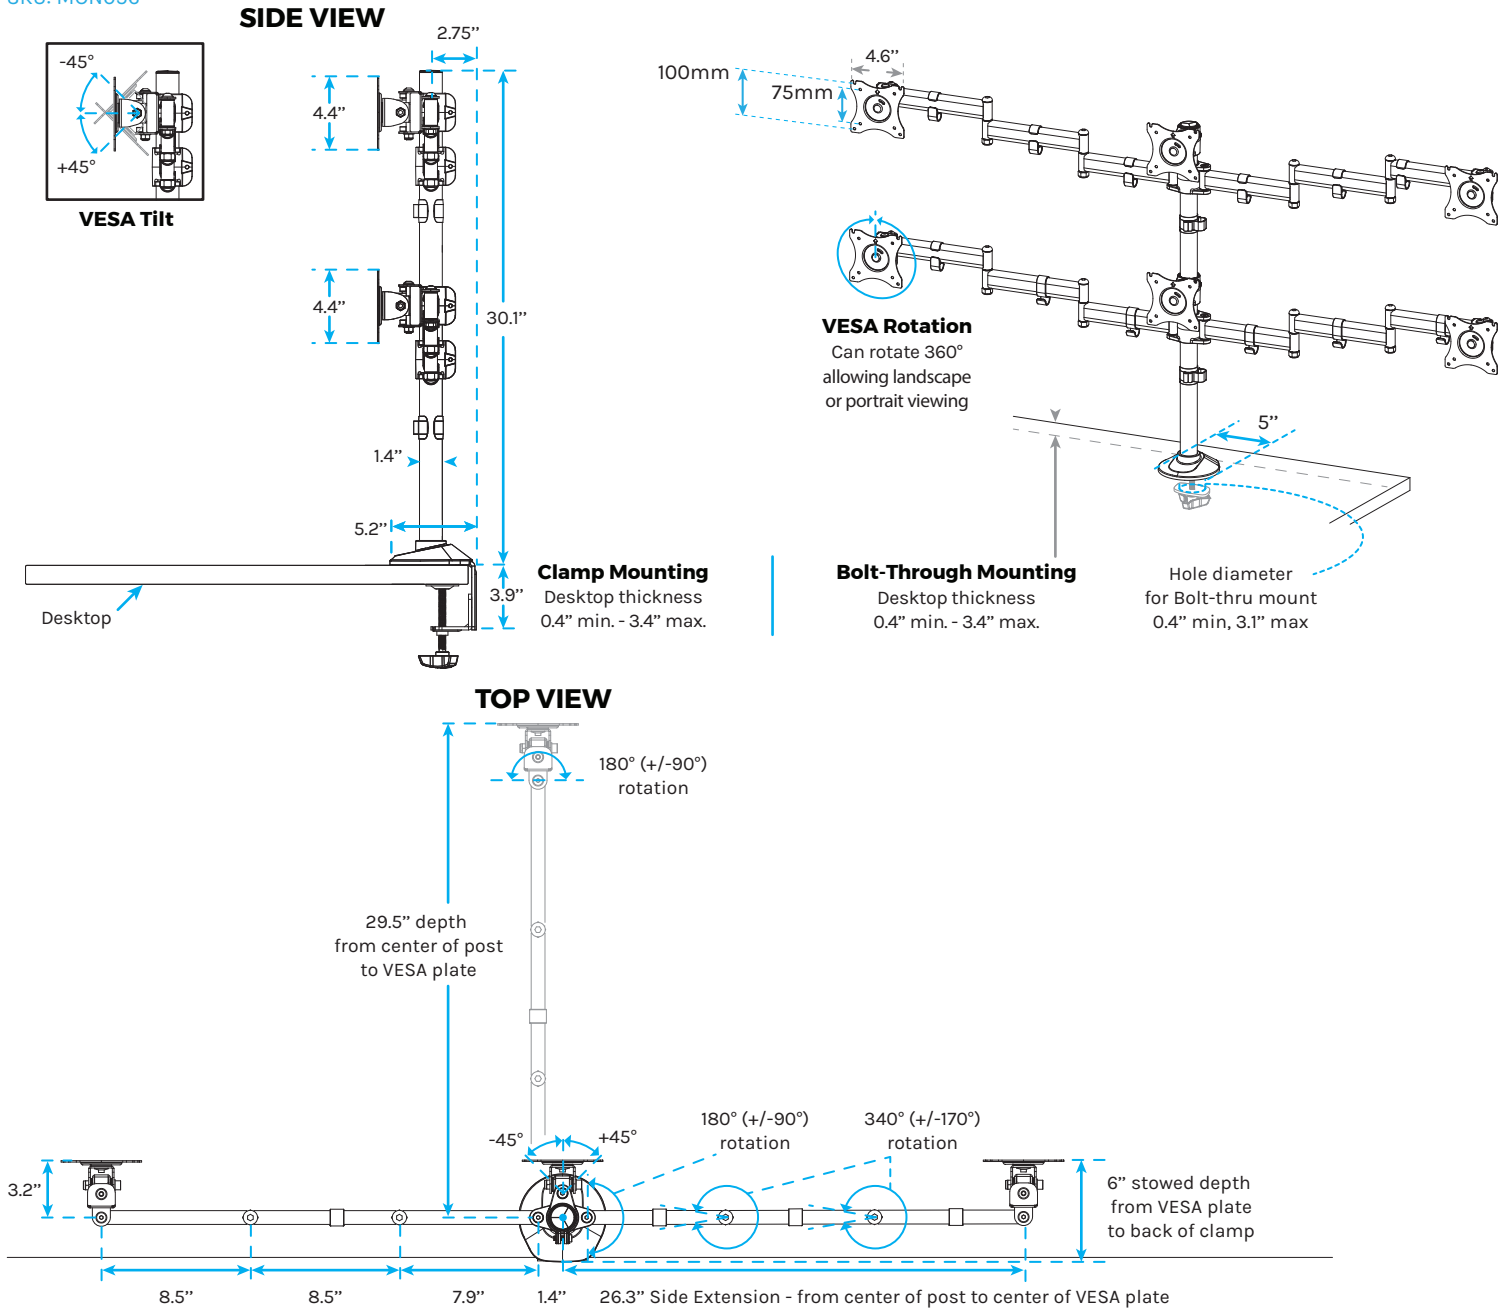

Moontower Six Monitor Arm

Specifications

SKU: MON056

Colors	Black
Max Monitor Weight	14.3 lb per monitor
Mounting Type	Clamp Mount or Bolt-Through Mount
Unit Weight	24 lb (if clamped to desk) 22.8 lb (if bolted through desk)
VESA Plate	Standard VESA (75 mm and 100 mm)
Warranty	15 year