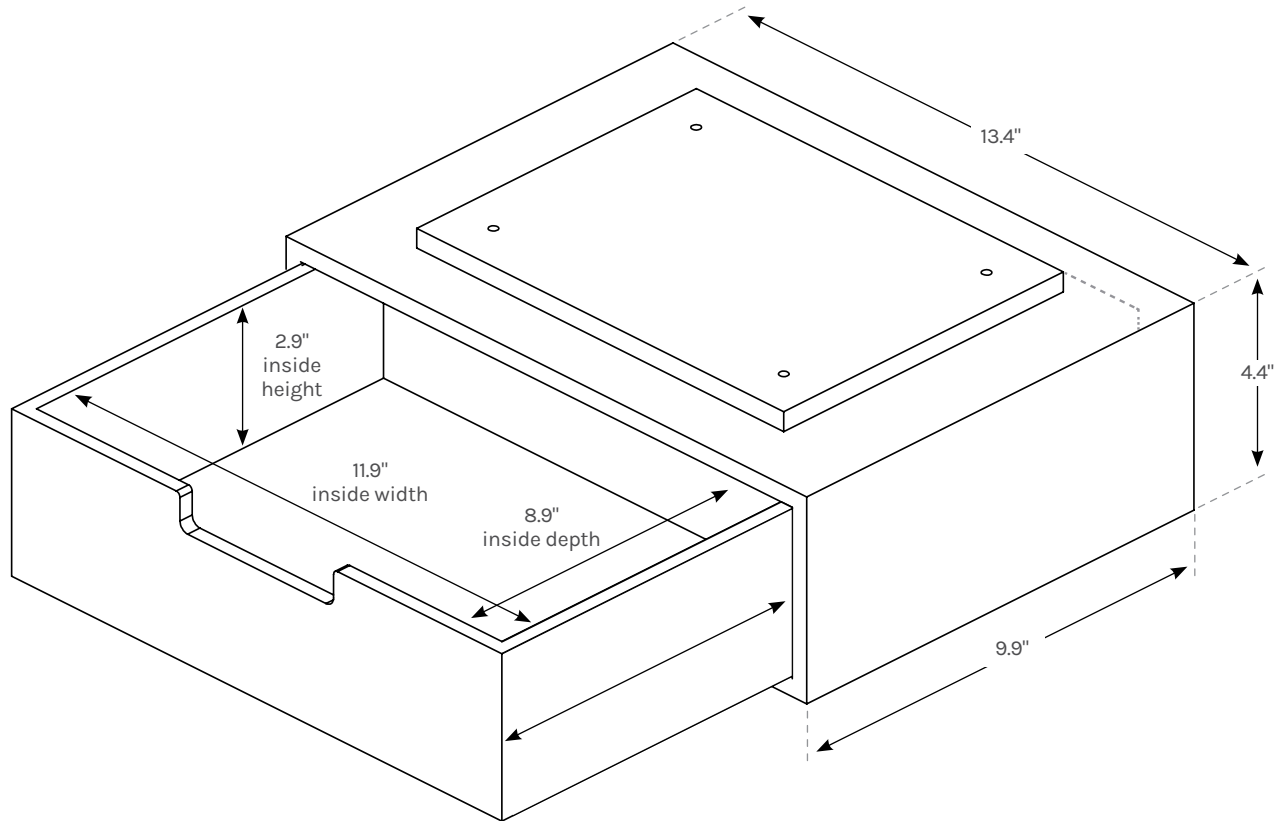

Bamboo Desk Drawer

STR018

Specifications

Warranty

15 year warranty on all UPLIFT Desk products
[Warranty Page](#)

Product dimensions & weight

Outer dimensions: 13.4" W x 9.9" D x 4.4" H, 5.5 lb
Inner drawer dimensions: 11.9" W x 8.9" D x 2.9" H

Finish colors

Bamboo (standard) and Dark Bamboo

Weight capacity

17 lb

Material

Moso bamboo

Shipping dimensions & weight

14.8" L x 11.5" W x 6.1" H, 7.5 lb

For help with assembly,
find our assembly instructions at
<http://bit.ly/2WCBS6x>

Copyright Notice: This guide is a component of this UPLIFT Desk product. This guide is a part of the scope of delivery, even if the item is resold. This guide is also available on the UPLIFT Desk website: upliftdesk.com. These specifications are subject to United States copyright law.