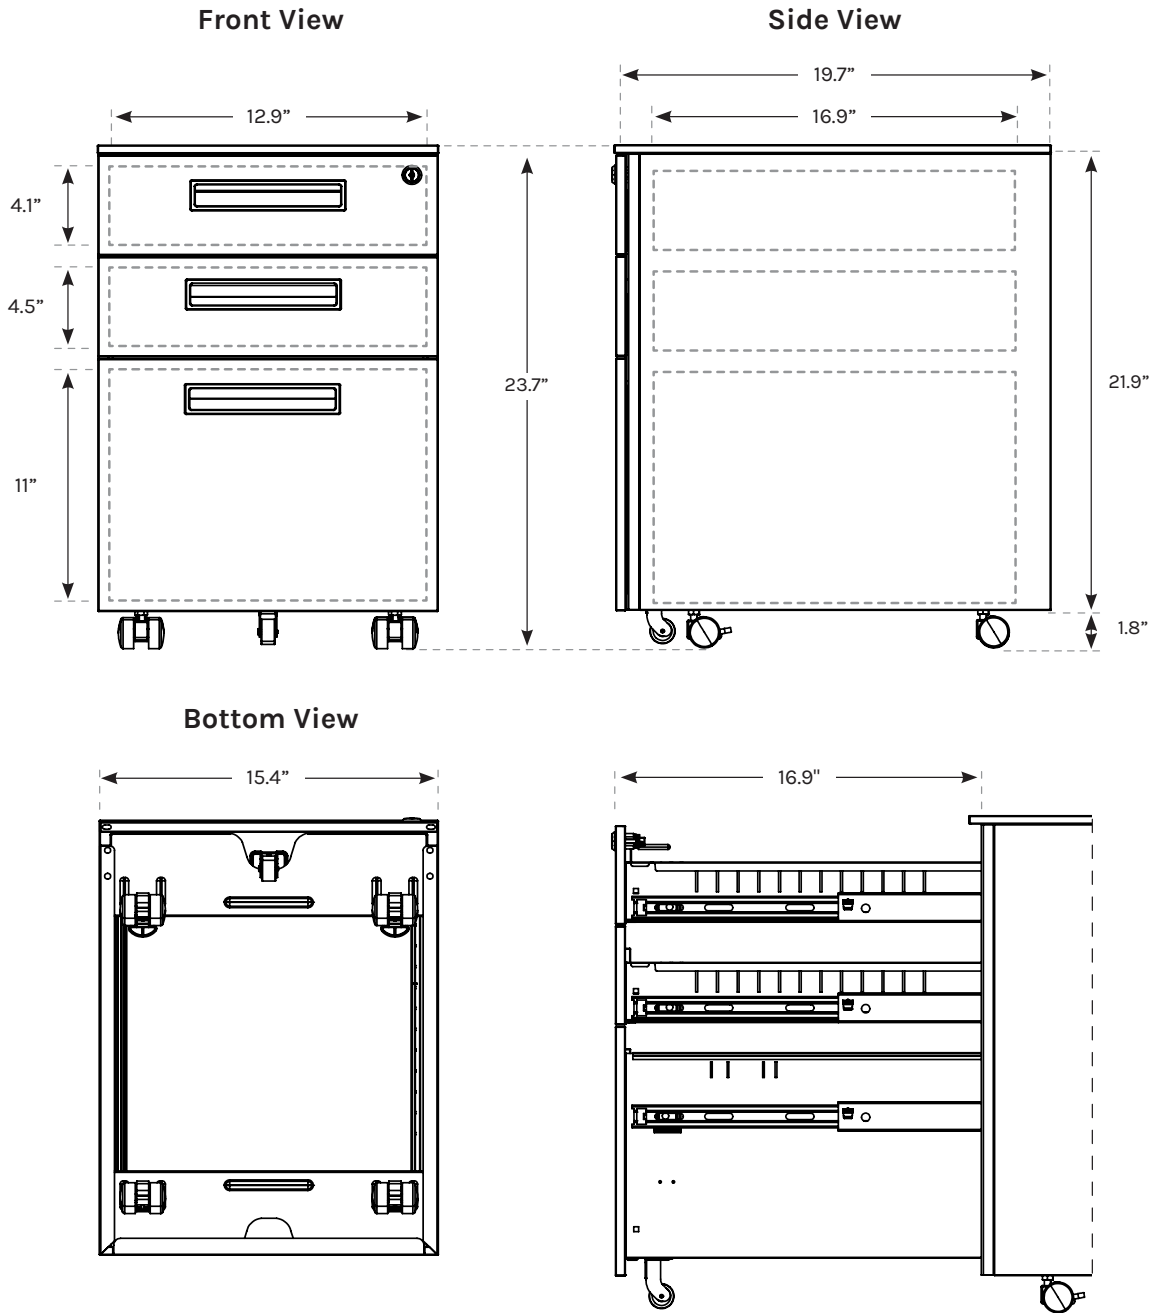

# 3-Drawer Square File Cabinet

STR040

|                     |  |
|---------------------|--|
| <b>Color</b>        | Black, Gray, White   |
| <b>Finish</b>       | Powder coat  |
| <b>Material</b>     | Steel  |
| <b>Unit Weight</b>  | 38.4 lb  |
| <b>Weight Limit</b> | Top drawers: 10 lb max (each)<br>Bottom drawer: 7.5 lb max without the support caster or 35 lb with the support caster |
| <b>Warranty</b>     | 15 year  |