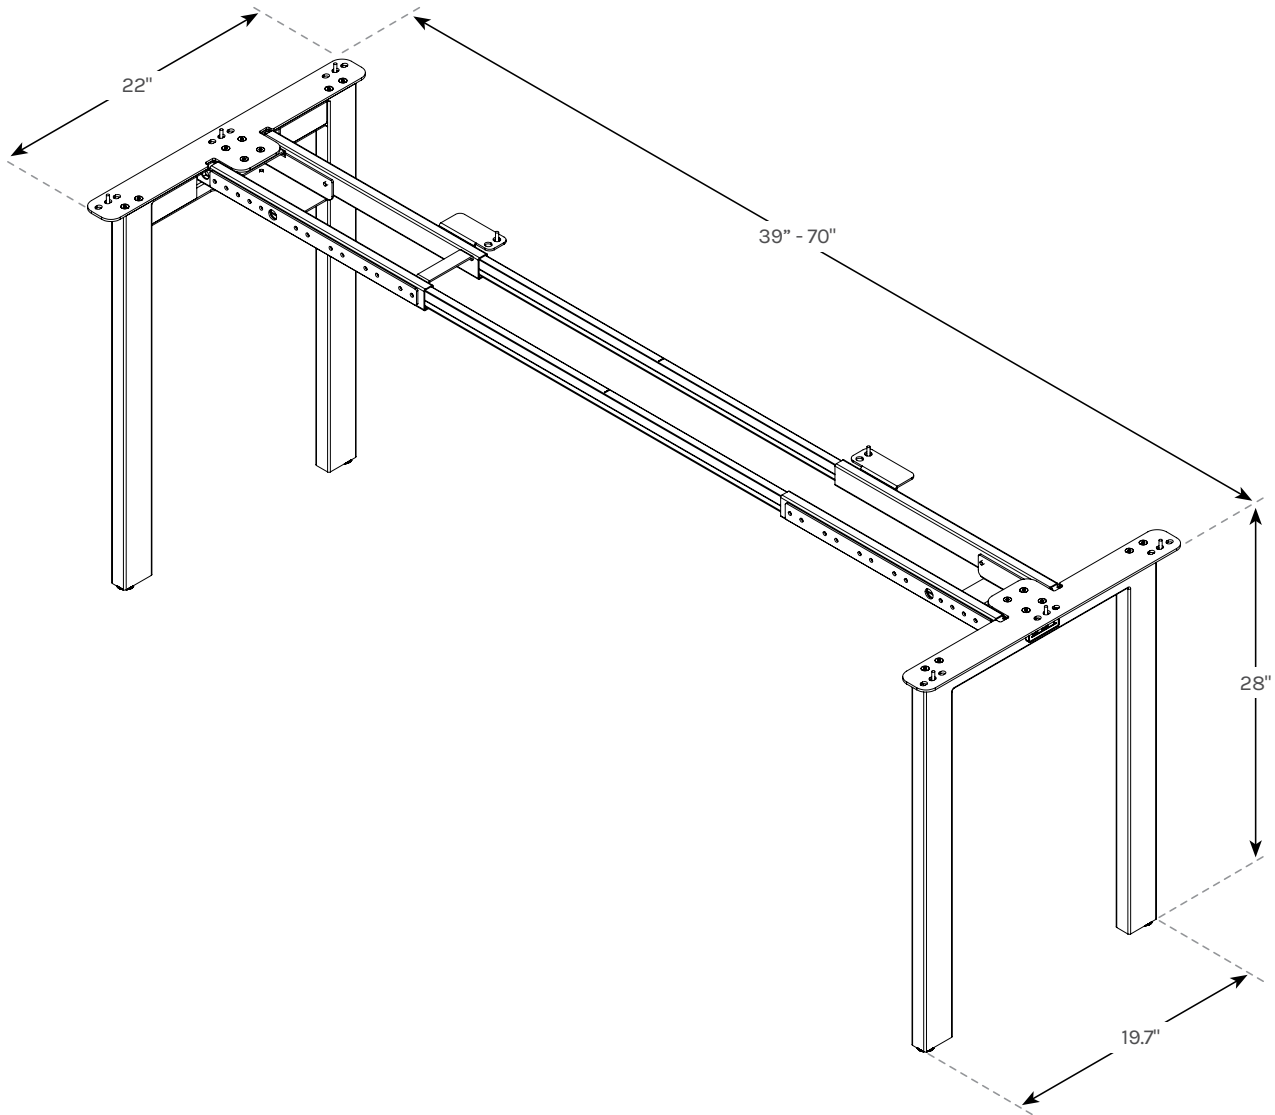

Seated Height 4-Leg Table Frame

Specifications

FRM421

Warranty	15 year warranty on all UPLIFT Desk products. upliftdesk.com/warranty/	Color	Black, Gray, White, Industrial Style
Product dimensions & weight	Height: 28" without desktop or casters Width: 39" - 70" Depth: 19.7" to outside of legs; 22" at top attachment brackets Weight: 50.6 lb	Weight capacity	350 lb
Frame material	Formed and welded steel	Patent number	The following U.S. Patents apply to this product, Patent No.: US 11,109,672 B2
Finish	Baked on powder coat. The Industrial Style color is a tinted clear coat finish	Shipping dimensions & weight	Frame: 40" L x 22.4" W x 6.5" H, 61 lb Desktop dimensions will vary depending on selection