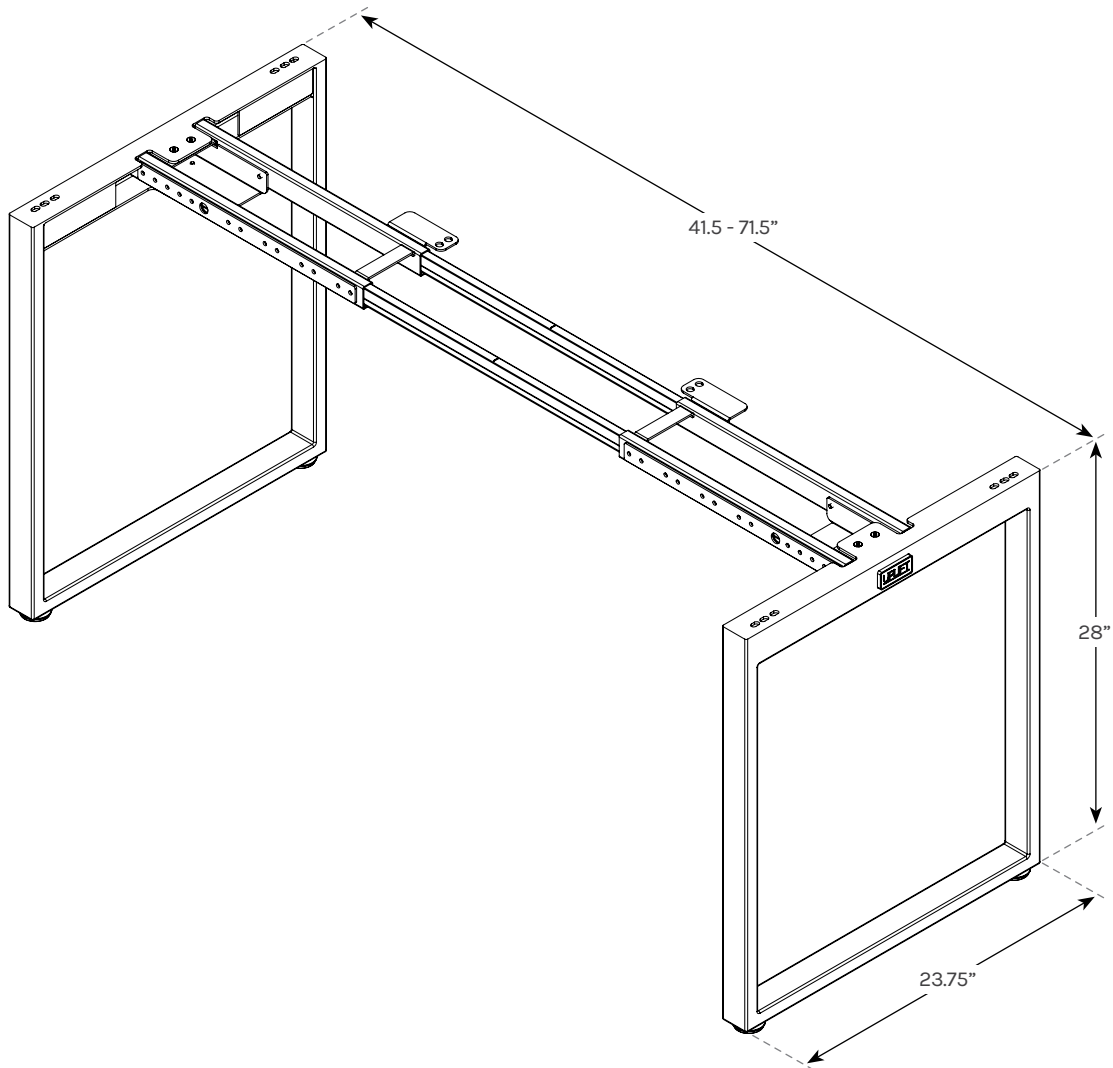

Seated Height O-Leg Table Frame

Specifications

FRM415

Warranty	15 year warranty on all UPLIFT Desk products. upliftdesk.com/warranty/	Color	Black, Gray, White, Industrial Style
Product dimensions & weight	Height: 28" without desktop or casters Width: 41.5 - 71.5" Depth: 23.75" Weight: 50.6 lb	Weight capacity	350 lb
Frame material	Formed and welded steel	Patent number	The following U.S. Patents apply to this product, Patent No.: US 11,109,672 B2
Finish	Baked on powder coat. The Industrial Style color is a tinted clear coat finish	Shipping dimensions & weight	Frame: 40" W x 26.5" D x 7.13" H; 61 lb Desktop dimensions will vary depending on selection