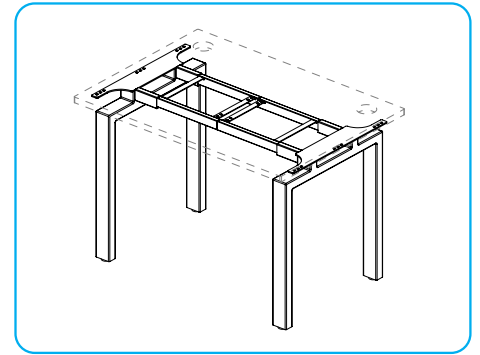

# 4-Leg Seated Height Side Table Frame

SKU: FRM411

## Specifications

Pictured: frame and desktop placement

Accommodates UPLIFT Desk standard rectangular desktops between 42" to 80" wide and 30" deep

**Contract-grade  
Quality**

<b>Construction</b>	Steel
<b>Colors</b>	Black, Gray, White, Industrial Style
<b>Weight Capacity</b>	355 lb
<b>Warranty</b>	15 year