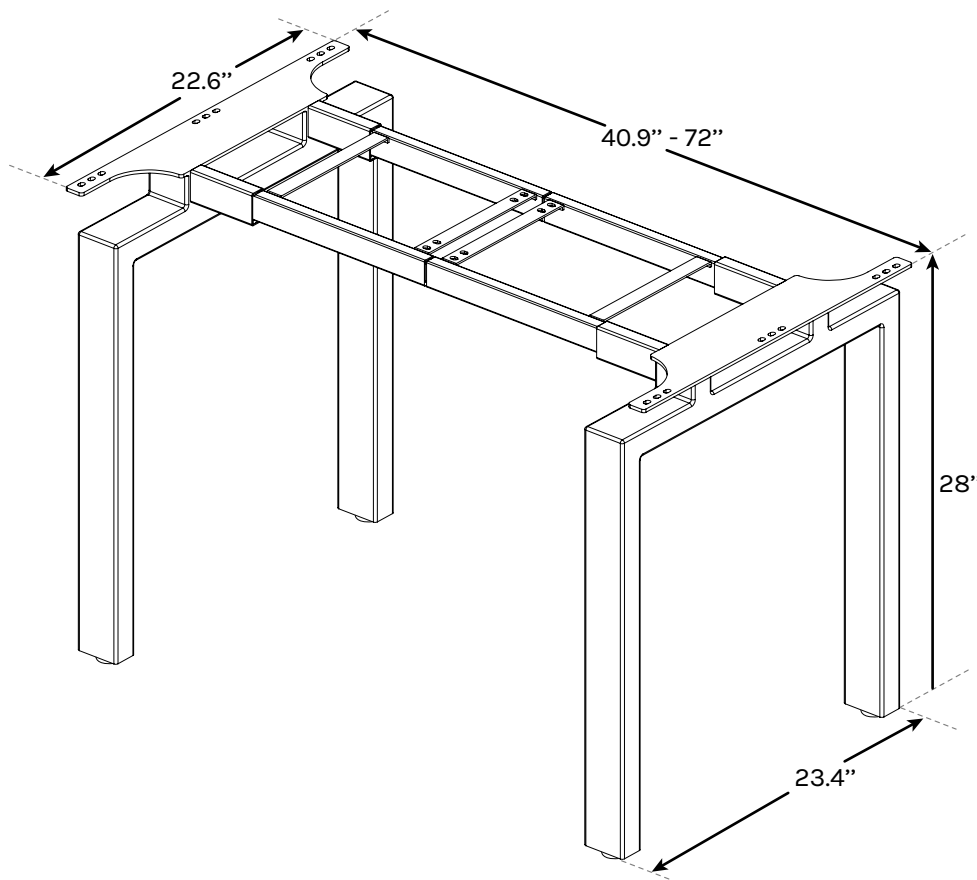

# 4-Leg Seated Height Side Table Frame

SKU: FRM411

## Specifications

Pictured: frame and desktop placement

Accommodates UPLIFT Desk standard rectangular desktops between 42" to 80" wide and 30" deep

**Contract-grade  
Quality**

<b>Construction</b>	Steel
<b>Colors</b>	Black, Gray, White, Industrial Style
<b>Weight Capacity</b>	355 lb
<b>Warranty</b>	15 year