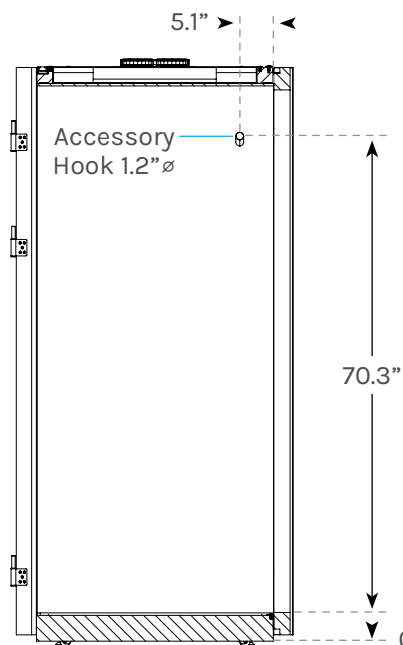

OnePod Office Phone Booth

Specifications

ACU010

KEY

- Exterior dimensions
- Interior dimensions

0.75" with casters engaged. With leveling feet engaged, clearance will vary but will be no more than 0.95.

Warranty	15 year warranty on all UPLIFT Desk products https://www.upliftdesk.com/warranty/
Product dimensions & weight	Interior: 31.1" W x 35" D x 78.7" Exterior: 41.3" W x 41.3" D x 86.6" ~925 lb
Noise reduction	>30 dB
Power	16' removable power cord with 3-prong plug Input requirement: 110-240 VAC, 50/60 Hz Interior outlets/ports: (2) 3-prong 120V power outlets; (2) 2.1 amp USB-A ports
Certifications	UL-certified components
Placement	We recommend that you maintain three feet of clearance in front of the Pod for door clearance, and at least 18" between the top of the pod and any sprinkler. Allow 4" of space between each OnePod if placing multiples in a row.
Light	4000K, 5W MR-16 LED lamp
Fans	51.4cfm, 12Vdc
Work surface dimensions	Size: 24.7" W (front edge) x 31.5" W (back edge) x 12.5" D x 1.2" thick Height: 22.6" to 48.7", installed (26.1" range)

Colors	Exterior walls: white Interior walls & ceiling: dark gray Interior carpet: gray & brown multi Work surface: select from 28 laminate colors (white finish in stock)
Materials	Frame: steel tubing Left & right walls: steel sheet Rear wall & door: 5mm thick laminated safety glass Interior walls & ceiling: 9mm thick PET fiberboard acoustic material Floor: carpeted steel Height adjustable work surface frame: steel Desktop material: high pressure laminate, 1.2" thick
Door type	Self-closing with latching, non-locking handle
Shipping dimensions & weight	Pod crate: 90" L x 45" W x 43" H, ~1165 lb Height adjustable work surface frame: 27.3" L x 142" W x 71" H, 34.6 lb Height adjustable work surface: 33.5" L x 23" W x 4" H, 17 lb