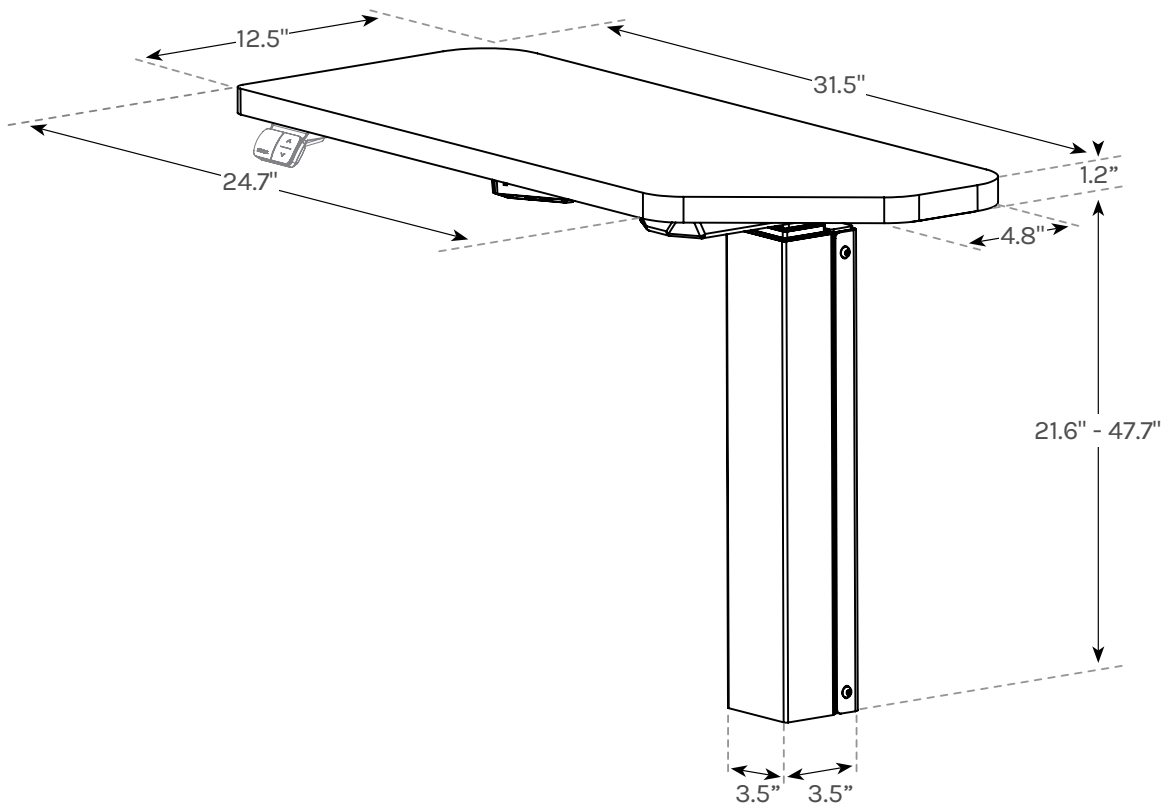

OnePod Office Phone Booth

Specifications

ACU010

KEY

- Exterior dimensions
- Interior dimensions

0.75" with casters engaged. With leveling feet engaged, clearance will vary but will be no more than 0.95.

Warranty	15 year warranty on all UPLIFT Desk products https://www.upliftdesk.com/warranty/
Product dimensions & weight	Interior: 31.1" W x 35" D x 78.7" Exterior: 41.3" W x 41.3" D x 86.6" ~925 lb
Noise reduction	>30 dB
Power	16' removable power cord with 3-prong plug Input requirement: 110-240 VAC, 50/60 Hz Interior outlets/ports: (2) 3-prong 120V power outlets; (2) 2.1 amp USB-A ports
Certifications	UL-certified components
Placement	We recommend that you maintain three feet of clearance in front of the Pod for door clearance, and at least 18" between the top of the pod and any sprinkler. Allow 4" of space between each OnePod if placing multiples in a row.
Light	4000K, 5W MR-16 LED lamp
Fans	51.4cfm, 12Vdc
Work surface dimensions	Size: 24.7" W (front edge) x 31.5" W (back edge) x 12.5" D x 1.2" thick Height: 22.6" to 48.7", installed (26.1" range)

Colors	Exterior walls: white Interior walls & ceiling: dark gray Interior carpet: gray & brown multi Work surface: select from 28 laminate colors (white finish in stock)
Materials	Frame: steel tubing Left & right walls: steel sheet Rear wall & door: 5mm thick laminated safety glass Interior walls & ceiling: 9mm thick PET fiberboard acoustic material Floor: carpeted steel Height adjustable work surface frame: steel Desktop material: high pressure laminate, 1.2" thick
Door type	Self-closing with latching, non-locking handle
Shipping dimensions & weight	Pod crate: 90" L x 45" W x 43" H, ~1165 lb Height adjustable work surface frame: 27.3" L x 142" W x 71" H, 34.6 lb Height adjustable work surface: 33.5" L x 23" W x 4" H, 17 lb