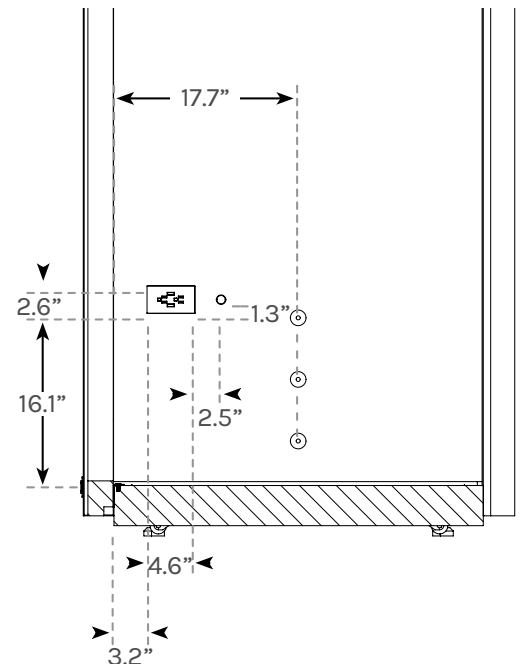

OnePod Office Phone Booth

Specifications

ACU010

KEY

- Exterior dimensions
- Interior dimensions

0.75" with casters engaged. With leveling feet engaged, clearance will vary but will be no more than 0.95.

Warranty	15 year warranty on all UPLIFT Desk products https://www.upliftdesk.com/warranty/
Product dimensions & weight	Interior: 31.1" W x 35" D x 78.7" Exterior: 41.3" W x 41.3" D x 86.6" ~925 lb
Noise reduction	>30 dB
Power	16' removable power cord with 3-prong plug Input requirement: 110-240 VAC, 50/60 Hz Interior outlets/ports: (2) 3-prong 120V power outlets; (2) 2.1 amp USB-A ports
Certifications	UL-certified components
Placement	We recommend that you maintain three feet of clearance in front of the Pod for door clearance, and at least 18" between the top of the pod and any sprinkler. Allow 4" of space between each OnePod if placing multiples in a row.
Light	4000K, 5W MR-16 LED lamp
Fans	51.4cfm, 12Vdc
Work surface dimensions	Size: 24.7" W (front edge) x 31.5" W (back edge) x 12.5" D x 1.2" thick Height: 22.6" to 48.7", installed (26.1" range)

Colors	Exterior walls: white Interior walls & ceiling: dark gray Interior carpet: gray & brown multi Work surface: select from 28 laminate colors (white finish in stock)
Materials	Frame: steel tubing Left & right walls: steel sheet Rear wall & door: 5mm thick laminated safety glass Interior walls & ceiling: 9mm thick PET fiberboard acoustic material Floor: carpeted steel Height adjustable work surface frame: steel Desktop material: high pressure laminate, 1.2" thick
Door type	Self-closing with latching, non-locking handle
Shipping dimensions & weight	Pod crate: 90" L x 45" W x 43" H, ~1165 lb Height adjustable work surface frame: 27.3" L x 142" W x 71" H, 34.6 lb Height adjustable work surface: 33.5" L x 23" W x 4" H, 17 lb