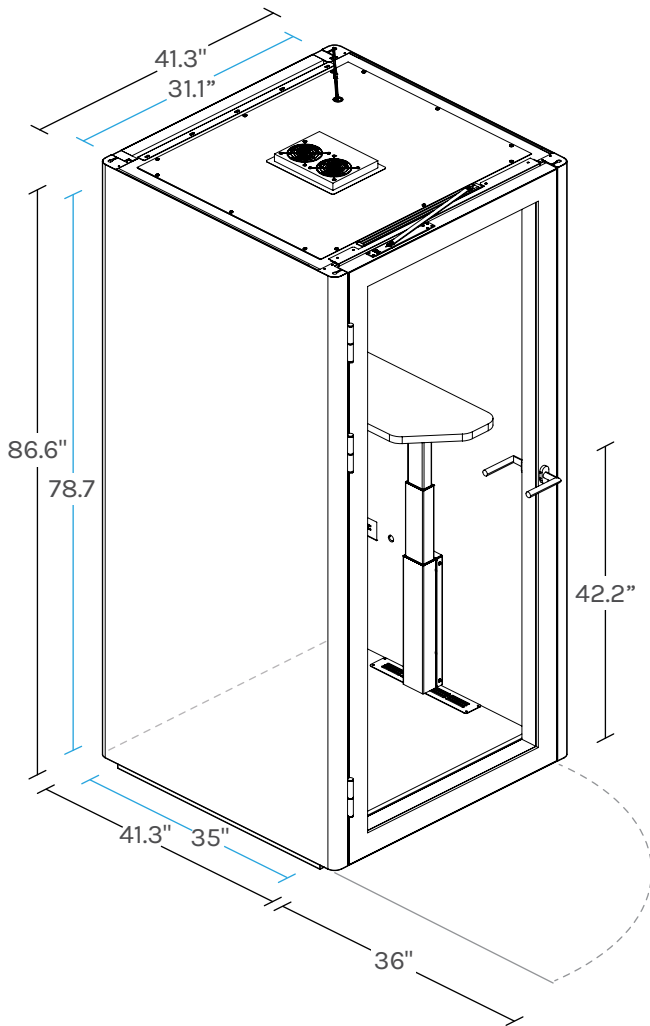

OnePod Office Phone Booth

Specifications

ACU010

KEY

- Exterior dimensions
- Interior dimensions

0.75" with casters engaged. With leveling feet engaged, clearance will vary but will be no more than 0.95.

Warranty	15 year warranty on all UPLIFT Desk products https://www.upliftdesk.com/warranty/
Product dimensions & weight	Interior: 31.1" W x 35" D x 78.7" Exterior: 41.3" W x 41.3" D x 86.6" ~925 lb
Noise reduction	>30 dB
Power	16' removable power cord with 3-prong plug Input requirement: 110-240 VAC, 50/60 Hz Interior outlets/ports: (2) 3-prong 120V power outlets; (2) 2.1 amp USB-A ports
Certifications	UL-certified components
Placement	We recommend that you maintain three feet of clearance in front of the Pod for door clearance, and at least 18" between the top of the pod and any sprinkler. Allow 4" of space between each OnePod if placing multiples in a row.
Light	4000K, 5W MR-16 LED lamp
Fans	51.4cfm, 12Vdc
Work surface dimensions	Size: 24.7" W (front edge) x 31.5" W (back edge) x 12.5" D x 1.2" thick Height: 22.6" to 48.7", installed (26.1" range)

Colors	Exterior walls: white Interior walls & ceiling: dark gray Interior carpet: gray & brown multi Work surface: select from 28 laminate colors (white finish in stock)
Materials	Frame: steel tubing Left & right walls: steel sheet Rear wall & door: 5mm thick laminated safety glass Interior walls & ceiling: 9mm thick PET fiberboard acoustic material Floor: carpeted steel Height adjustable work surface frame: steel Desktop material: high pressure laminate, 1.2" thick
Door type	Self-closing with latching, non-locking handle
Shipping dimensions & weight	Pod crate: 90" L x 45" W x 43" H, ~1165 lb Height adjustable work surface frame: 27.3" L x 142" W x 71" H, 34.6 lb Height adjustable work surface: 33.5" L x 23" W x 4" H, 17 lb