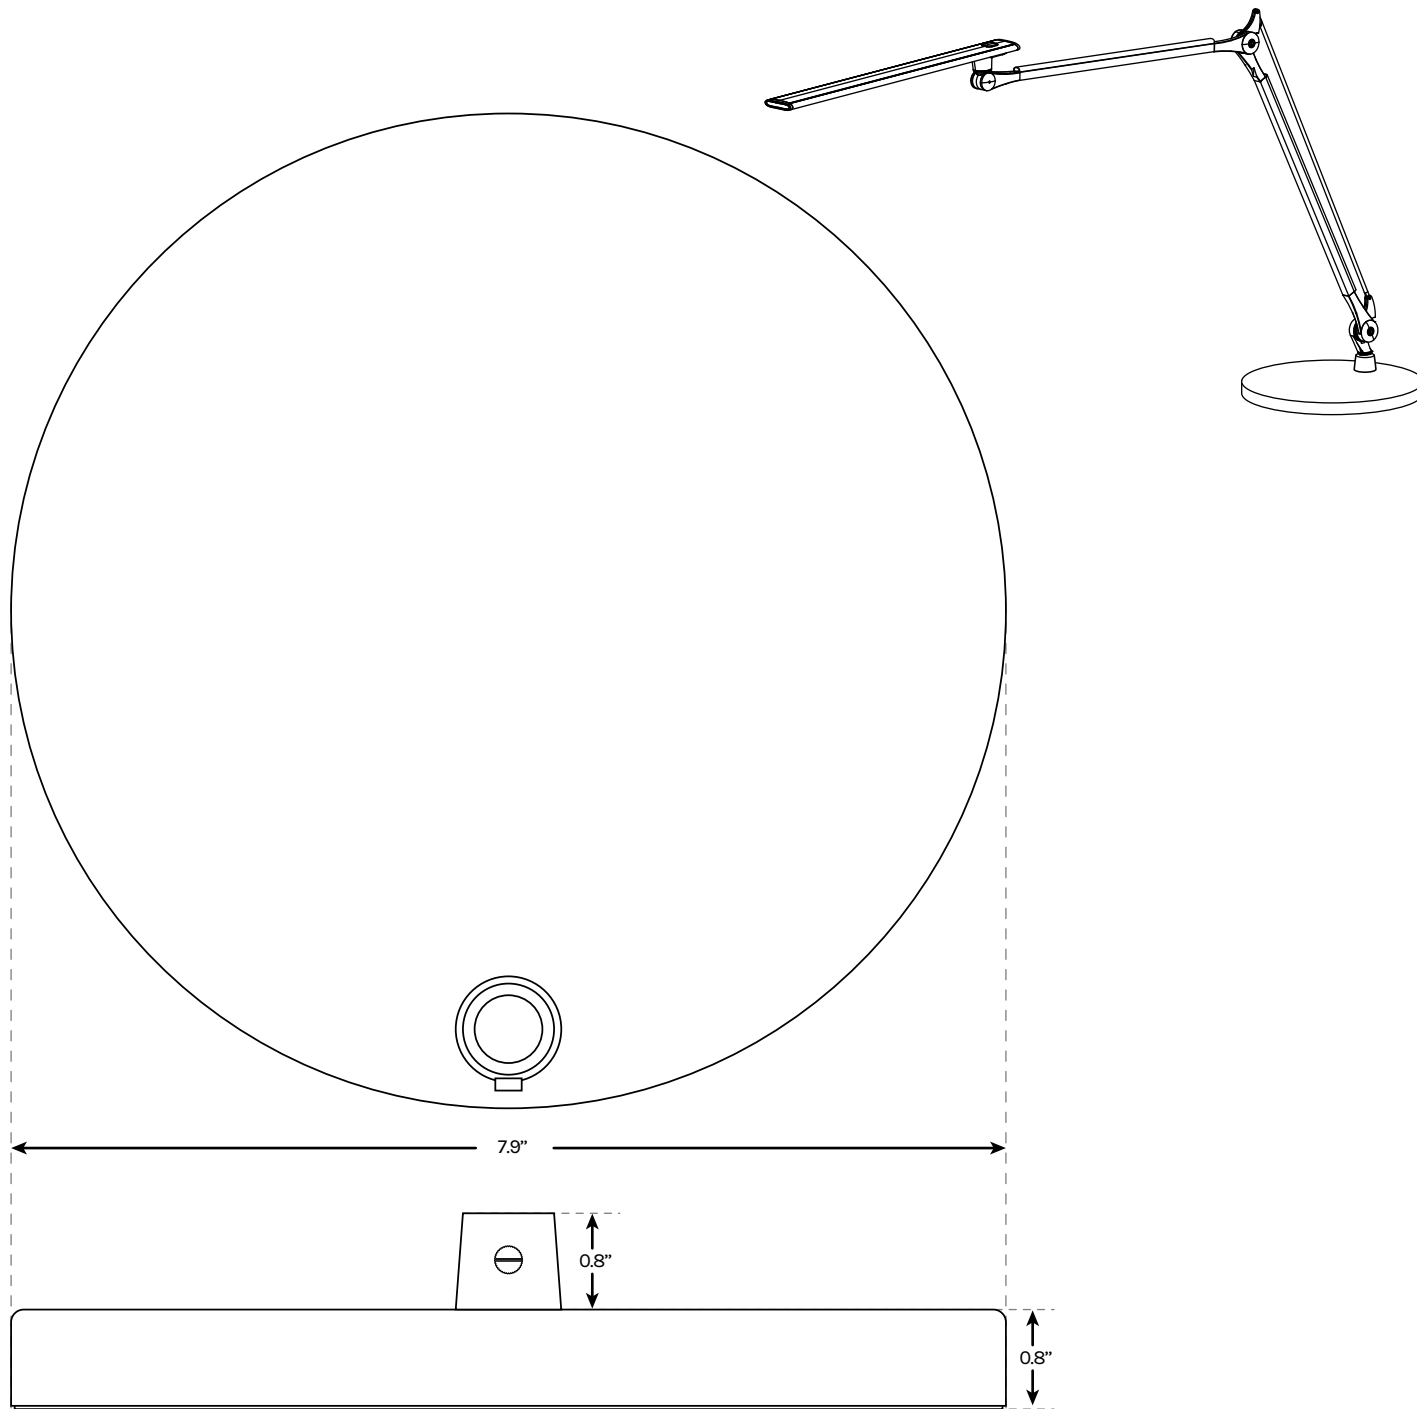

# Desk Base for E7 LED Desk Lamp

SKU: LTG002

## Specifications

<b>Weight</b>	5 lb 2 oz
<b>Colors</b>	Black, White, Silver
<b>Material</b>	Iron
<b>Warranty</b>	15 year

For help with assembly, find our assembly instructions at <https://bit.ly/2K6qMEk>